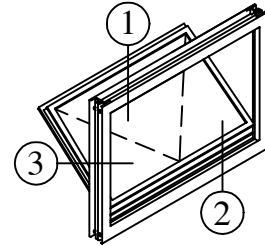

AP240 One Lite Hopper

Architectural Products

WINDOW ELEVATION