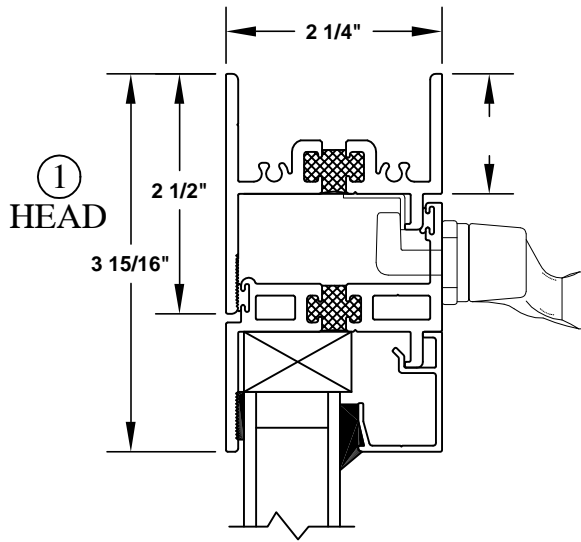

AP240 One Lite Hopper

Architectural Products

WINDOW ELEVATION