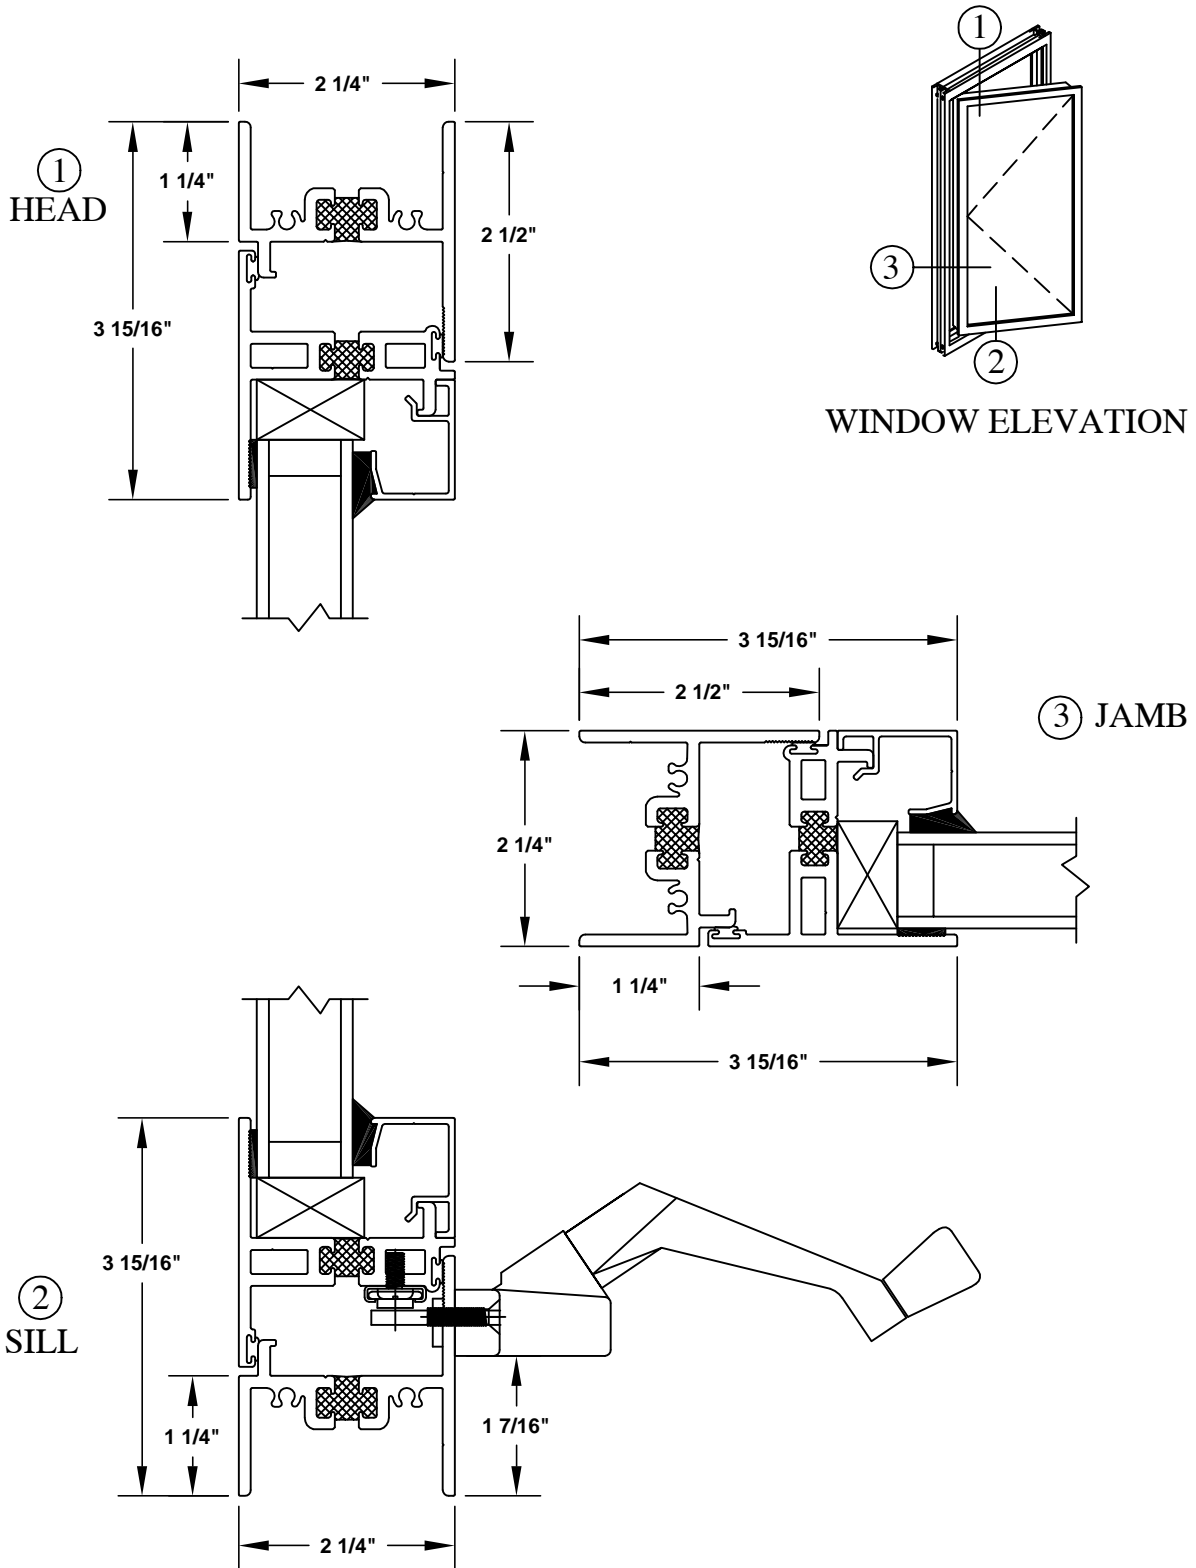

C240 One Lite Casement

Architectural Products

01/06

ALL DRAWINGS 1/2 SCALE