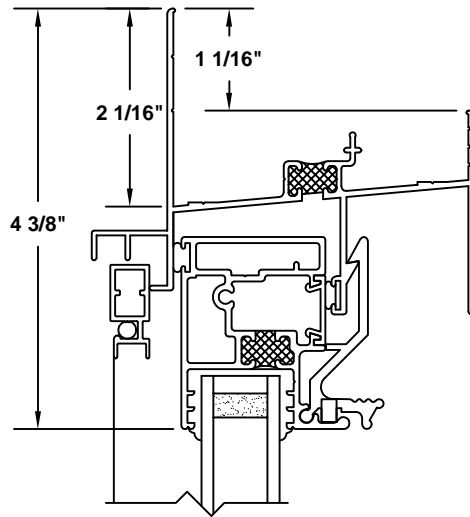

Double Hung Tilt-In Window

Architectural Products

STACKABLE HEAD  
SHOWN WITH F700

FLANGED HEAD

FOR ARCHED HEAD

FLANGED SILL