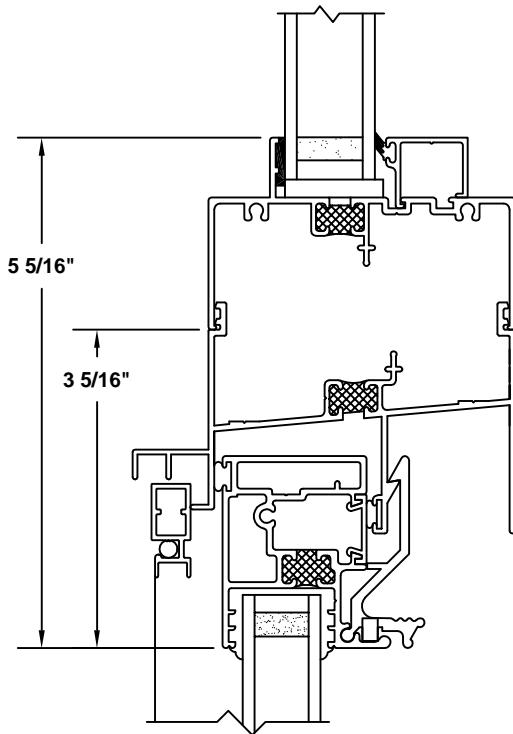

Double Hung Tilt-In Window

Architectural Products

STACKABLE HEAD  
SHOWN WITH F700

FLANGED HEAD

FOR ARCHED HEAD

FLANGED SILL