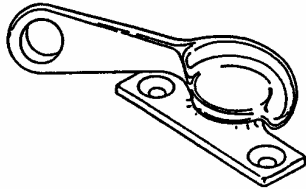

DH900 Replacement Parts

**Standard Sweep Lock
(White Bronze)**

Balancer Shoe

**Sweep Lock (Pole Operated)
(White Bronze)**

Tamper Lock

**Tamper proof Sweep Lock
(White Bronze)**

Sash Limiter

Sweep Lock Screws

Sash Limiter Screws

**Keeper
and Keeper Screws**

Tilt Latch Housing

Tilt Latch

Tilt Latch Springs

Tilt Latch Screws

Sash Pad

"Chimney" Pad