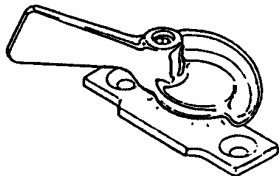

DH900 Replacement Parts

**Standard Sweep Lock
(White Bronze)**

Balancer Shoe

**Sweep Lock (Pole Operated)
(White Bronze)**

Tamper Lock

**Tamper proof Sweep Lock
(White Bronze)**

Sash Limiter

Sweep Lock Screws

Sash Limiter Screws

**Keeper
and Keeper Screws**

Tilt Latch Housing

Tilt Latch

Tilt Latch Springs

Tilt Latch Screws

Sash Pad

"Chimney" Pad