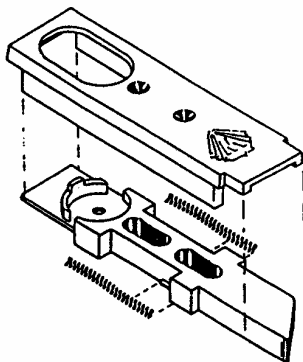

DH900 Replacement Parts

**Standard Sweep Lock
(White Bronze)**

Balancer Shoe

**Sweep Lock (Pole Operated)
(White Bronze)**

Tamper Lock

**Tamper proof Sweep Lock
(White Bronze)**

Sash Limiter

Sweep Lock Screws

Sash Limiter Screws

**Keeper
and Keeper Screws**

Tilt Latch Housing

Tilt Latch

Tilt Latch Springs

Tilt Latch Screws

Sash Pad

"Chimney" Pad