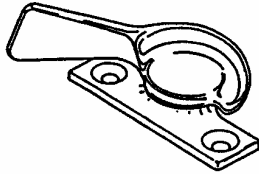

DH900 Replacement Parts

**Standard Sweep Lock
(White Bronze)**

Balancer Shoe

**Sweep Lock (Pole Operated)
(White Bronze)**

Tamper Lock

**Tamper proof Sweep Lock
(White Bronze)**

Sash Limiter

Sweep Lock Screws

Sash Limiter Screws

**Keeper
and Keeper Screws**

Tilt Latch Housing

Tilt Latch

Tilt Latch Springs

Tilt Latch Screws

Sash Pad

"Chimney" Pad