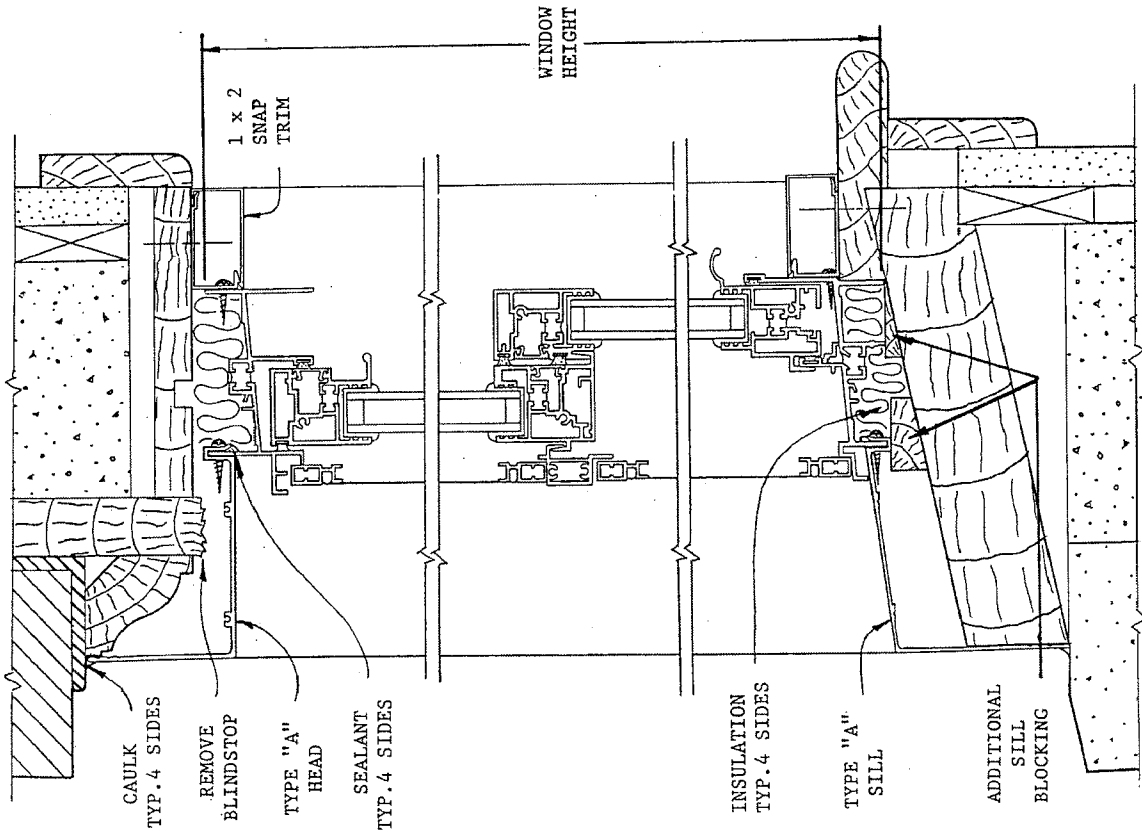

HORIZONTAL SECTION

EXAMPLE - COMMERCIAL WOOD DOUBLE HUNG INSTALLATION

(BLINDSTOP, PARTING STOP, TRIM STOP
AND WOOD SASH HAVE BEEN REMOVED.)

- * EXTERIOR PANNING - TYPE "A"
- * 1x2 INTERIOR SNAP TRIM
- * OPTIONS - UPPER & LOWER SCREENS

VERTICAL SECTION

THE MAZE
Winstrom